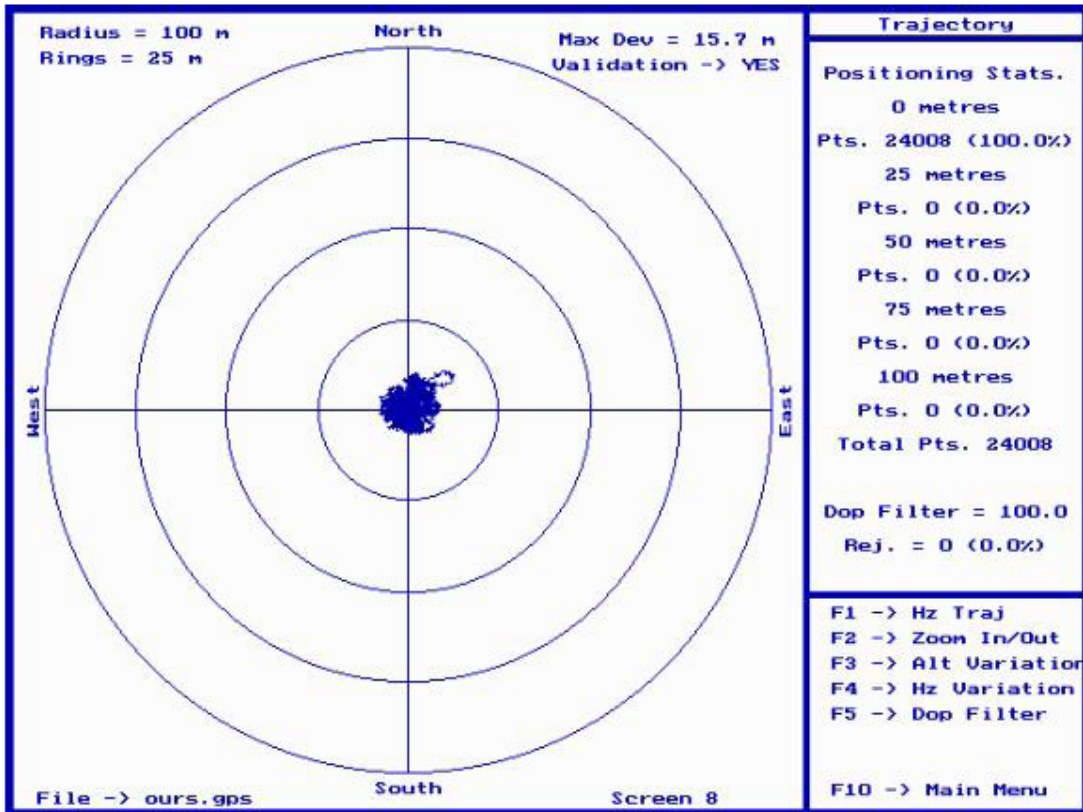

Stars Navigation Technologies Ltd
Innovative GPS and AVL Car Security Systems

Stars Navigation Tech. Ltd

星航國際科技股份有限公司 www.starsnav.com