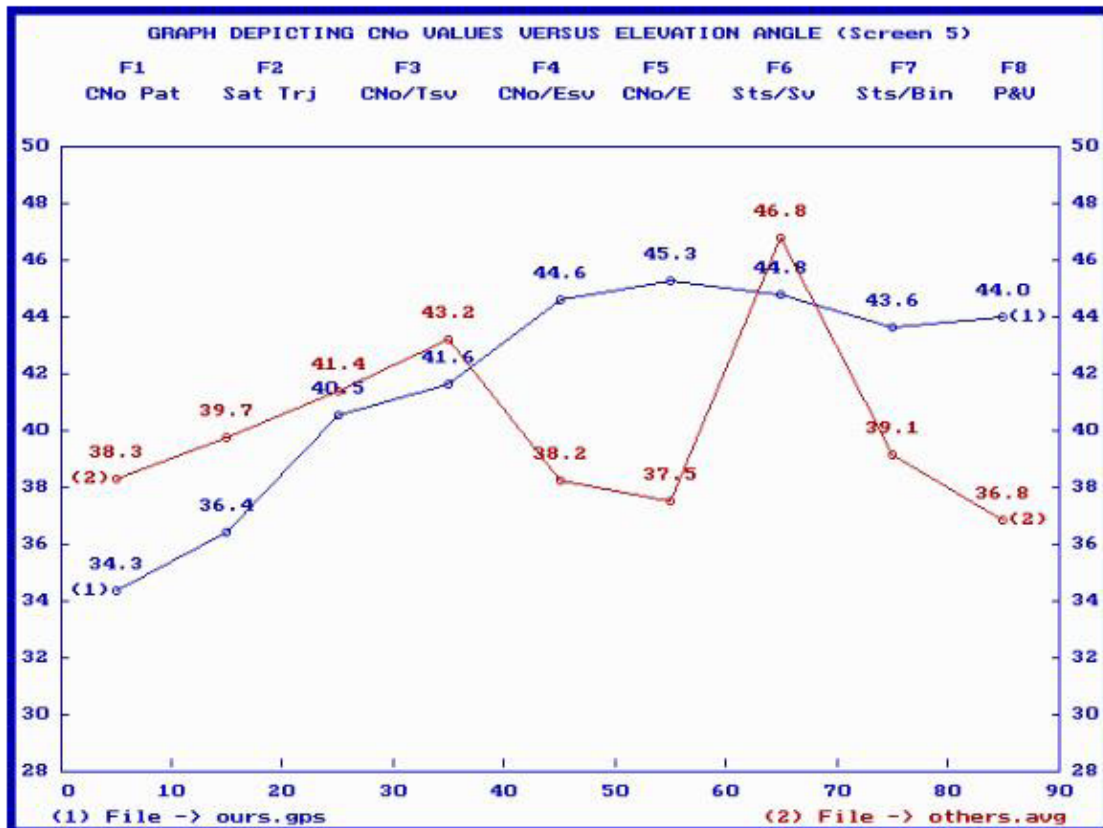

STR-03 PLOT TEST