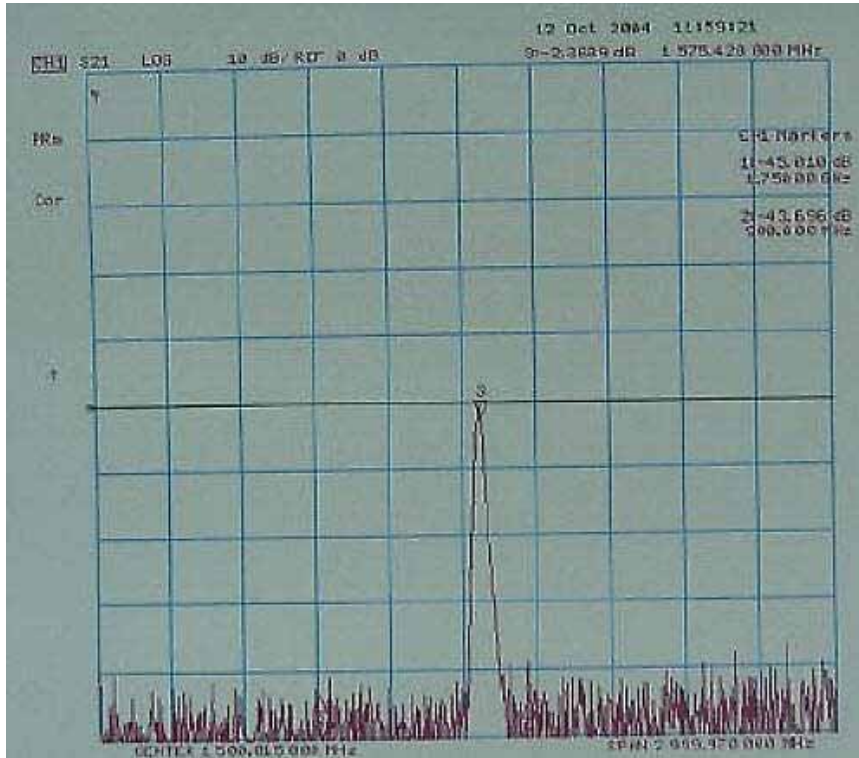

Stars Navigation Technologies Ltd
Innovative GPS and AVL Car Security Systems

STR-1 PLOT -1: